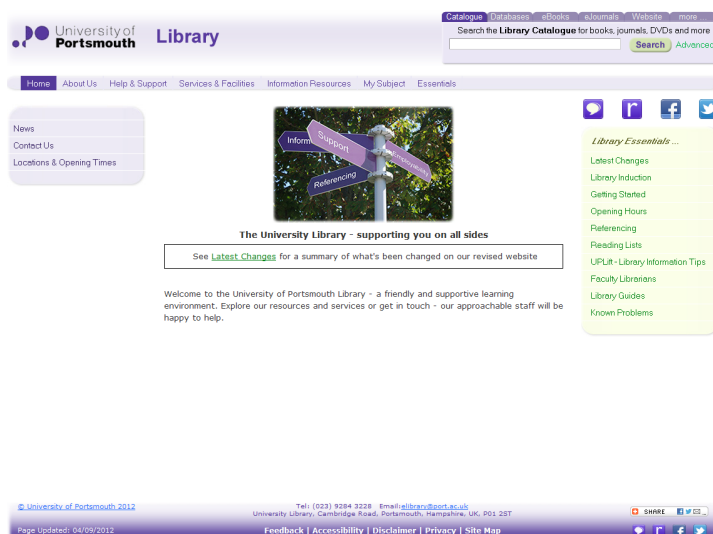

Essentially...

A couple of key things you'll no doubt note. There is a list of 'Library Essentials...' on the right hand side panel of many pages, and is always listed on the top bar menu. This list is simple to amend. So, for example, 'Library Induction' will be near the top of the list for the next few weeks but then make way for something else. If you do have any ideas for items you'd like to see here, please let us know.

Search Widget

Perhaps the biggest change is the widget in the top right of the screen which keeps our search options visible at all times. This makes it possible to search the Library catalogue (or ebooks or the website and so on) at any point in your visit to our site. After some discussion it was felt best to let this widget default to the catalogue rather than the website, but let us know if you feel differently. May we take this opportunity to thank those staff who took the time and trouble to contribute thoughts on how you use the site and what's crucial in your teaching.

Discovery tool on the way

By Christmas this widget may also have within it (or have been replaced by) the discovery tool that we're planning on purchasing. For those who don't know a 'discovery tool' is a federated search option that will

search across many of our resources (catalogue, database journal articles, repository items and so forth) all in one go. It won't quite be the answer to life, the universe and everything as unfortunately it won't search *every* database, but it should make finding material of all kinds much simpler. We'll keep you posted on developments.

The URLy bird...

All your favourite pages should still be on the website and old URLs should work for some time to come, but you may wish to check any handouts, Moodle/Victory links and so on which you use to ensure that everything is up to date and students aren't left scratching their heads about where they've ended up.

Library Guides

One other significant change is to how we manage our large number of Library Guides. Some 214 altogether. You can find them here: <http://www.port.ac.uk/library/guides/> or under Library Essentials. We reviewed them all over the summer laying out every single one on the floor to get a good overview. (See picture left). We've weeded some, we've rationalised others and even had a suggestion for a new one! The new management system that hosts them, however, should give us much better ways of keeping them up to date and allowing users to find them more easily. Try it and out and tell us what you think.

We trust you've had a good summer, been fired up by the dedication of the 'lympic athletes, and wish you all the best for the coming academic year.