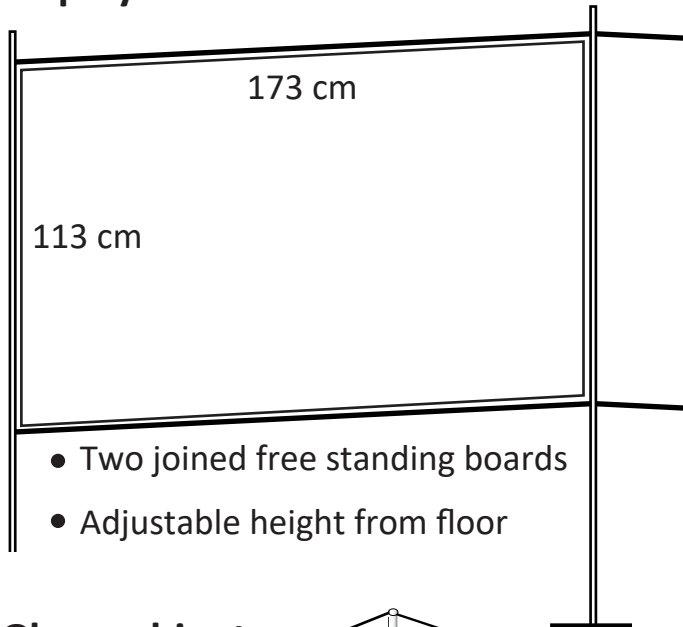

# Library display spaces

These exhibition units can all be found on the naturally lit landing of the wooden staircase on the first floor, outside Area 1B and are available for staff and students to exhibit their work and hobbies.

## Display boards

## Display stand

## Glass display case