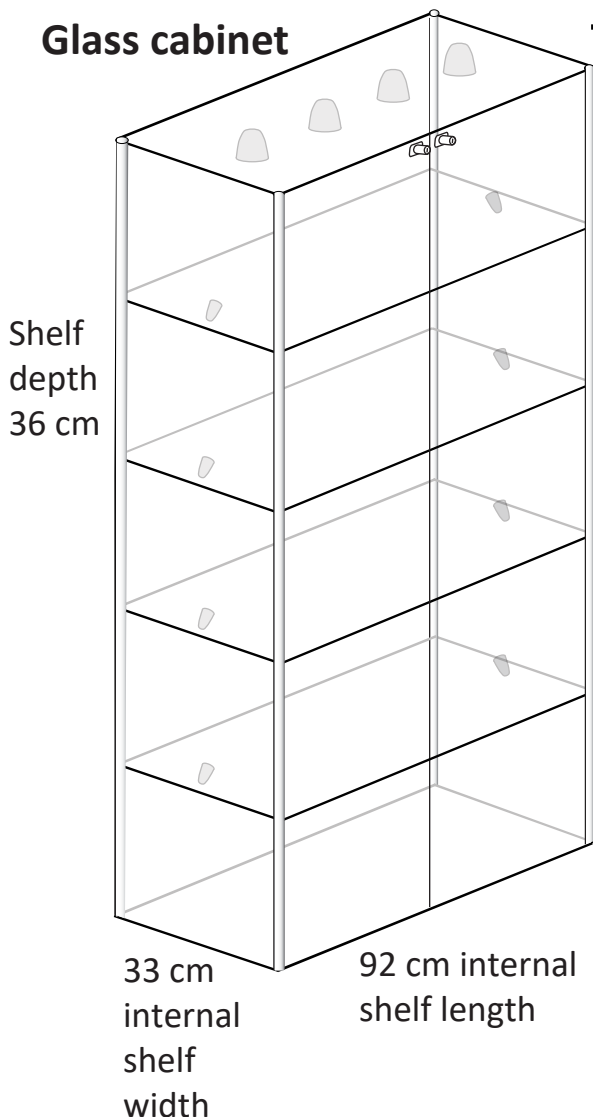

# Library display spaces

These exhibition units can all be found on the naturally lit landing of the wooden staircase on the first floor, outside Area 1B and are available for staff and students to exhibit their work and hobbies.

## Display boards

## Display stand

## Glass display case