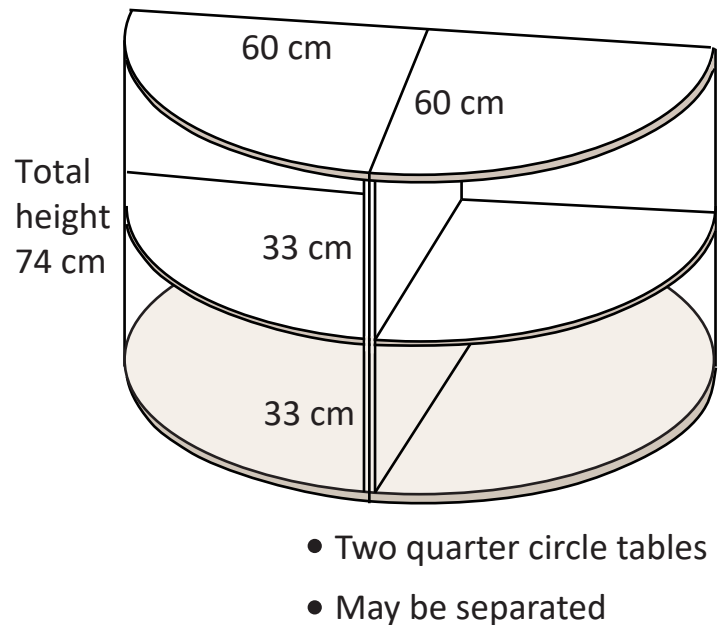

# Library display spaces

These exhibition units can all be found on the naturally lit landing of the wooden staircase on the first floor, outside Area 1B and are available for staff and students to exhibit their work and hobbies.

## Display boards

## Display stand

## Glass display case