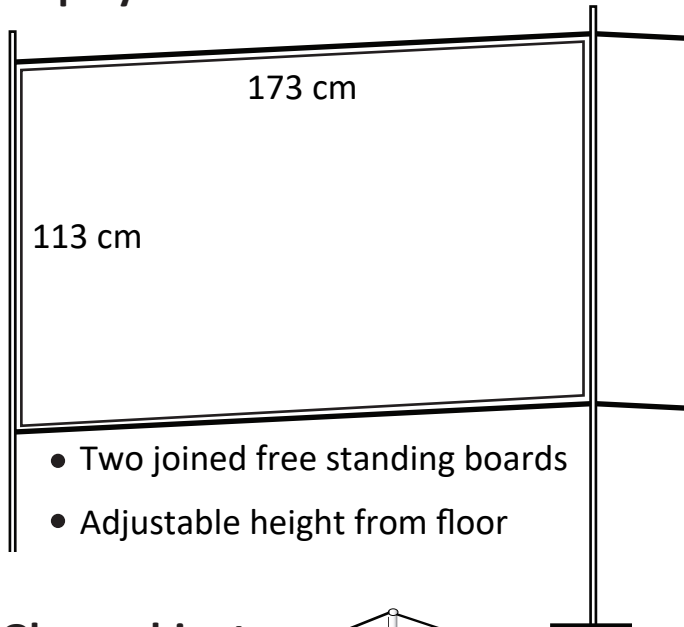

Library display spaces

These exhibition units can all be found on the naturally lit landing of the wooden staircase on the first floor, outside Area 1B and are available for staff and students to exhibit their work and hobbies.

Display boards

Display stand

Glass cabinet

Glass display case