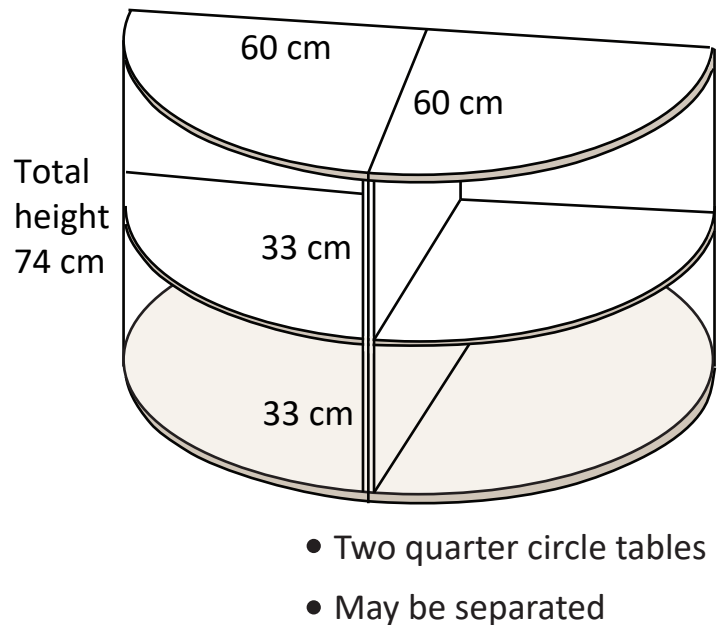

Library display spaces

These exhibition units can all be found on the naturally lit landing of the wooden staircase on the first floor, outside Area 1B and are available for staff and students to exhibit their work and hobbies.

Display boards

Display stand

Glass cabinet

Glass display case