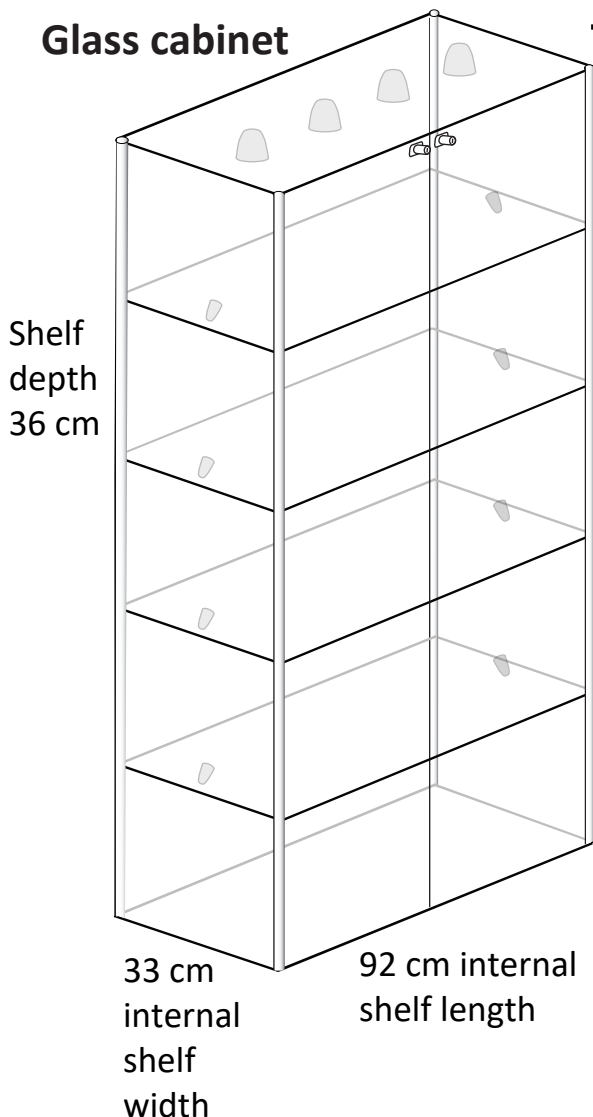

Library display spaces

These exhibition units can all be found on the naturally lit landing of the wooden staircase on the first floor, outside Area 1B and are available for staff and students to exhibit their work and hobbies.

Display boards

Display stand

Glass cabinet

Glass display case